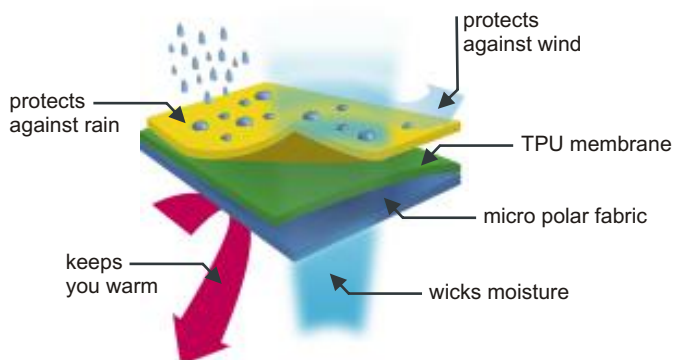

Jacket and safety harness

KB 040 high visible

KB 040, KB 041, KB 042 jacket with safety harness P-11 or P-11C **NEW!**

EN 361

Ref.: KB 040, KB 041, KB 042

Materials: 97% polyester, 3% elasthan

3 Layers:

- polyester bistrech fabric 1/1 plain weave (water repellent)
- TPU membrane
- micro polar fabric

Total weight: 350 +/- 5% gsm (without harness).

Properties: water repellency, water resist

KB 041

KB 042

3 LAYERS

Overalls sizes:

SIZE	HEIGHT	CHEST MEASUREMENT
M 38-40	176/179 cm	83-94 cm
L 38-40	179/182 cm	95-102 cm
XL 38-40	182/185 cm	103-112 cm