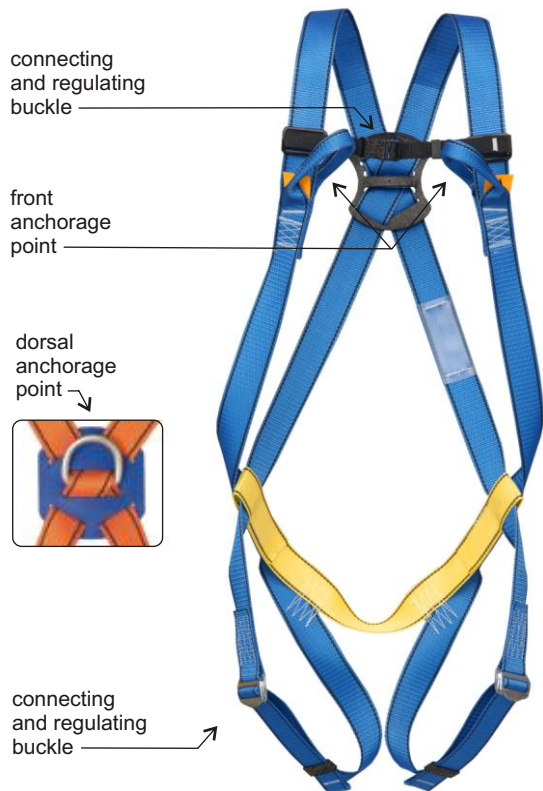

Safety harness

P-03S SAFETY HARNESS

EN 361

Ref.: AB 103 02

Harness with front and dorsal anchorage point..

Size: M-XL - 730g

XXL - 740g

One regulation for legs and shoulders straps.

P-05S SAFETY HARNESS

EN 361 EN 358

Ref.: AB 105 02

Harness with front, dorsal anchorage point and work positioning belt.

Size: M-XL - 1160g

XXL - 1260g

One regulation for legs and shoulders straps.