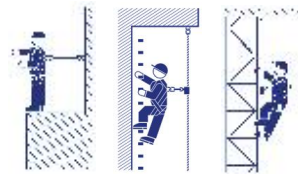

Safety harness

P-03S SAFETY HARNESS

EN 361

Ref.: AB 103 02

Harness with front and dorsal anchorage point..

Size: M-XL - 730g

XXL - 740g

One regulation for legs and shoulders straps.

P-05S SAFETY HARNESS

EN 361 EN 358

Ref.: AB 105 02

Harness with front, dorsal anchorage point and work positioning belt.

Size: M-XL - 1160g

XXL - 1260g

One regulation for legs and shoulders straps.