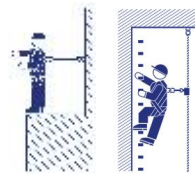

Safety harness

P-01S SAFETY HARNESS

EN 361

Ref.: AB 101 02

Harness with dorsal anchorage point.

Size: M-XL - 670g

XXL - 680g

One regulation for legs and shoulders straps.

P-02S SAFETY HARNESS

EN 361 EN 358

Ref.: AB 102 02

Harness with dorsal anchorage point and work positioning belt.

Size: M-XL - 1100g

XXL - 1200g

One regulation for legs and shoulders straps.