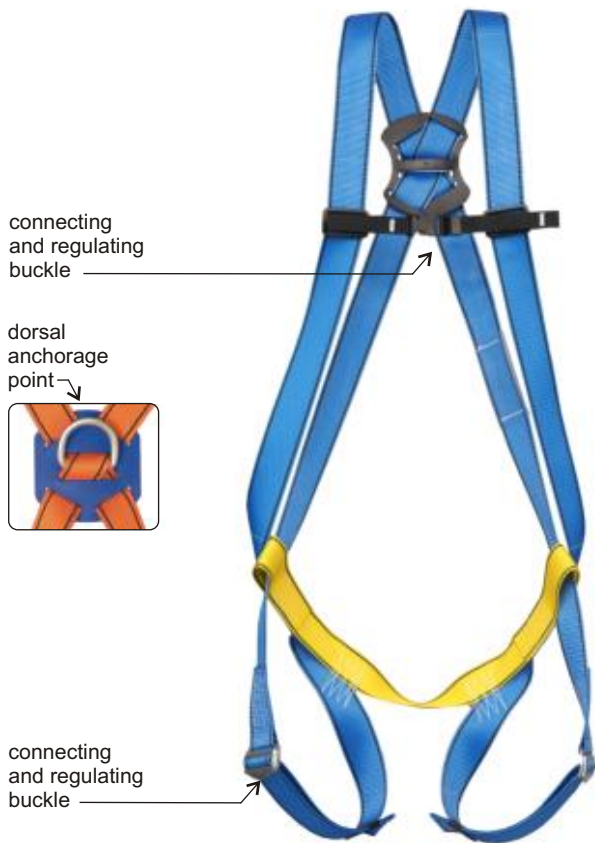

Safety harness

P-01S SAFETY HARNESS

EN 361

Ref.: AB 101 02

Harness with dorsal anchorage point.

Size: M-XL - 670g

XXL - 680g

One regulation for legs and shoulders straps.

P-02S SAFETY HARNESS

EN 361 EN 358

Ref.: AB 102 02

Harness with dorsal anchorage point and work positioning belt.

Size: M-XL - 1100g

XXL - 1200g

One regulation for legs and shoulders straps.