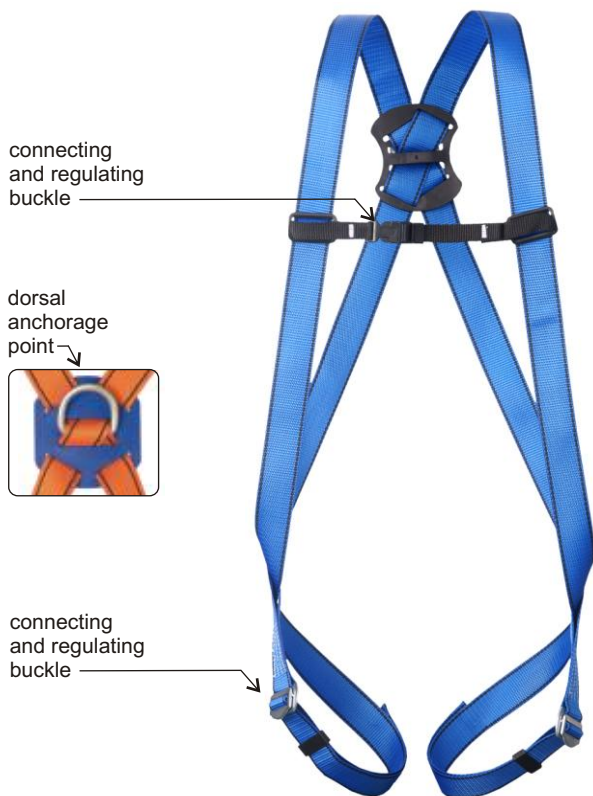

Safety harness

P-01 SAFETY HARNESS

EN 361

Ref.: AB 101 01

Harness with dorsal anchorage point.

Size: M-XL - 650g

XXL - 660g

One regulation for legs and shoulders straps.

P-02 SAFETY HARNESS

EN 361 EN 358

Ref.: AB 102 01

Harness with dorsal anchorage point and work positioning belt.

Size: M-XL - 1080g

XXL - 1180g

One regulation for legs and shoulders straps.